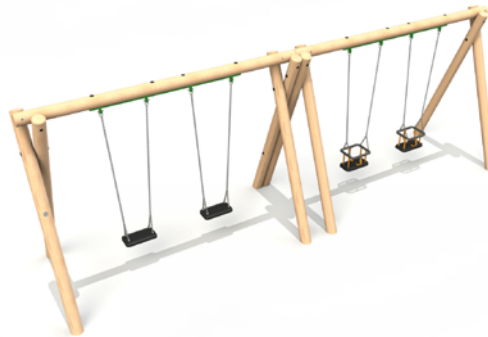

# Trim trails & Clamber stacks

Our bespoke trim trails and clamber stacks are a great way to develop children's coordination and balance and we can accommodate for all age groups. We can design trim trails, stacks and cubes to suit your budget and the space available.

# Trim trails & Clamber stacks

**Steel trim trails are also available**

# Playground Equipment

From Swings to slides, see-saws to zip lines. Our playground equipment products are essential additions to any play scheme

- **Swings**
- **Basket swings**
- **See-saw**
- **Roundabouts**
- **Zip wires**
- **Slides**
- **Pull up bars**
- **Climbing walls**
- **Bike tracks**