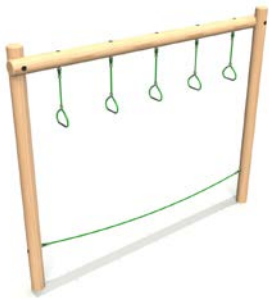

Trim trails & Clamber stacks